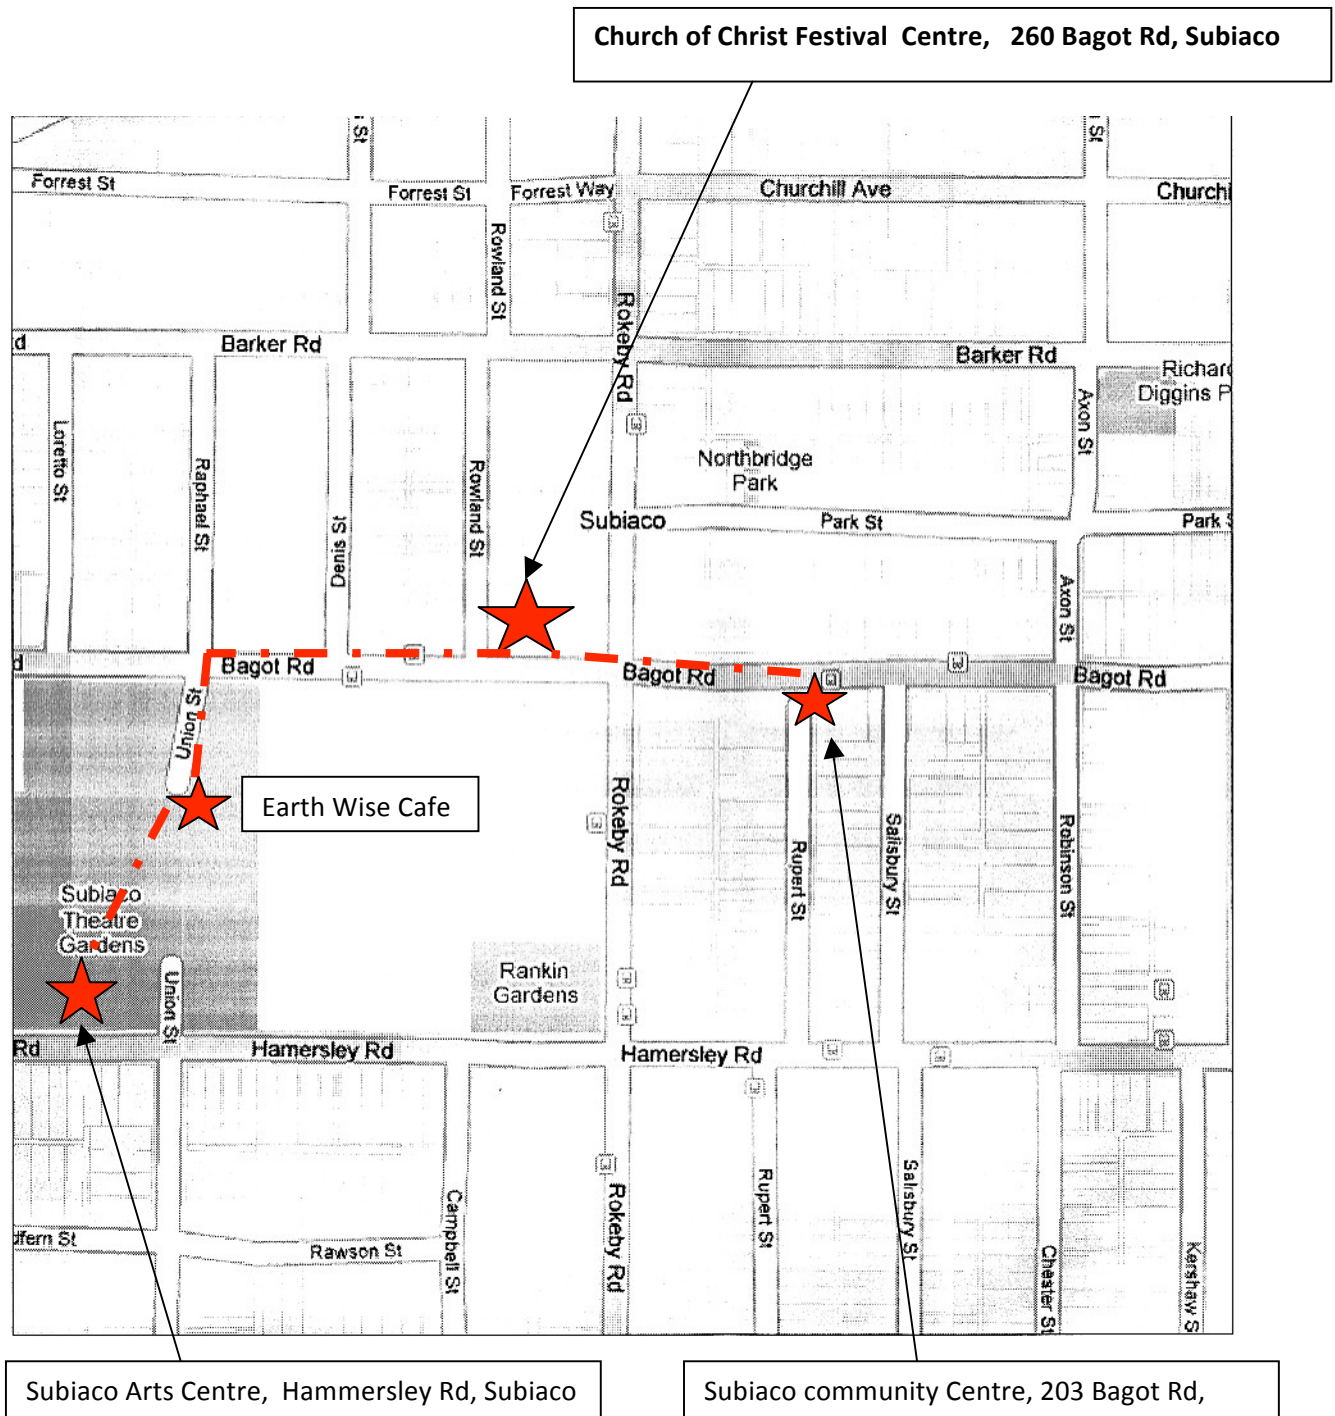

SPRING SONG in SUBI 2008

Venue map

Check notice board in Church for events at the Earthwise Café.